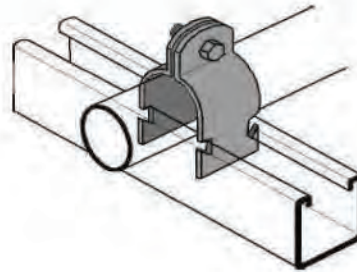

EMT

Part Number	Description	Pkg Qty
T41-015	EMT 1/2" Pipe Clamp	100
T41-020	EMT 3/4" Pipe Clamp	100
T41-025	EMT 1" Pipe Clamp	100
T41-032	EMT 1-1/4" Pipe Clamp	100
T41-040	EMT 1-1/2" Pipe Clamp	100
T41-050	EMT 2" Pipe Clamp	100

RIGID

Part Number	Description	Pkg Qty
R41-015	Rigid 1/2" Pipe Clamp	100
R41-020	Rigid 3/4" Pipe Clamp	100
R41-025	Rigid 1" Pipe Clamp	100
R41-032	Rigid 1-1/4" Pipe Clamp	100
R41-040	Rigid 1-1/2" Pipe Clamp	100
R41-050	Rigid 2" Pipe Clamp	100
R41-065	Rigid 2-1/2" Pipe Clamp	100
R41-075	Rigid 3" Pipe Clamp	100
R41-090	Rigid 3-1/2" Pipe Clamp	50
R41-100	Rigid 4" Pipe Clamp	50
R41-150	Rigid 6" Pipe Clamp	50

O.D.

Part Number	Description	Pkg Qty
D41-015	Pipe Clamp 5/8" OD 1/2" CPS	100
D41-020	Pipe Clamp 7/8" OD 3/4" CPS	100
D41-025	Pipe Clamp 1-1/8" OD 1" CPS	100
D41-032	Pipe Clamp 1-3/8" OD 1-1/4" CPS	100
D41-040	Pipe Clamp 1-5/8" OD 1-1/2" CPS	100
D41-050	Pipe Clamp 2-1/8" OD 2" CPS	100
D41-065	Pipe Clamp 2-5/8" OD 2-1/2" CPS	100
D41-075	Pipe Clamp 3-1/8" OD 3" CPS	50
D41-100	Pipe Clamp 4-1/8" OD 4" CPS	50