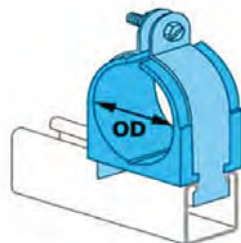

Part Number	Description	Pkg Qty
C41-010	Cushion Clamp 3/8" OD	Per Request
C41-012	Cushion Clamp 1/2" OD	Per Request
C41-016	Cushion Clamp 5/8" OD	Per Request
C41-019	Cushion Clamp 3/4" OD	Per Request
C41-022	Cushion Clamp 7/8" OD	Per Request
C41-028	Cushion Clamp 1-1/8" OD	Per Request
C41-035	Cushion Clamp 1-3/8" OD	Per Request
C41-041	Cushion Clamp 1-5/8" OD	Per Request
C41-054	Cushion Clamp 2-1/8" OD	Per Request
C41-067	Cushion Clamp 2-5/8" OD	Per Request
C41-079	Cushion Clamp 3-1/8" OD	Per Request
C41-105	Cushion Clamp 4-1/8" OD	Per Request