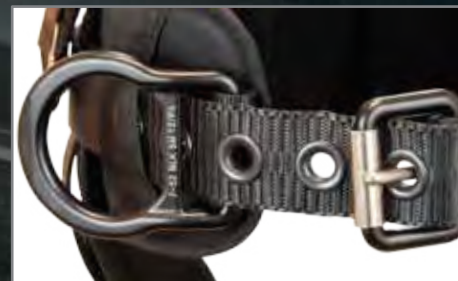

# FLEX

**Lightweight Aluminum Hardware.  
Stitched Down Pads for Better Fit.**

Premium breathable padded air mesh Shoulder Yoke with integral Non-slip Dorsal D-ring adjustment

Quick Connect Visi-lock chest buckle

### JOURNEYMAN FLEX \ Retrieval, Non-Belted

-3 D-rings, Dorsal and Shoulder; Tongue Buckle Legs and Quick Connect Chest; Premium Padded Shoulder Yoke and Legs

- 7027B UniFit
- 7027BXL X Large

## FEATURES

Premium breathable padded air mesh Shoulder Yoke with integral Non-slip Dorsal D-ring adjustment

Quick Connect Visi-lock chest buckle

Torso Adjusters

Forged Aluminum Alloy D-rings, Torso Adjusters and Belt Buckles